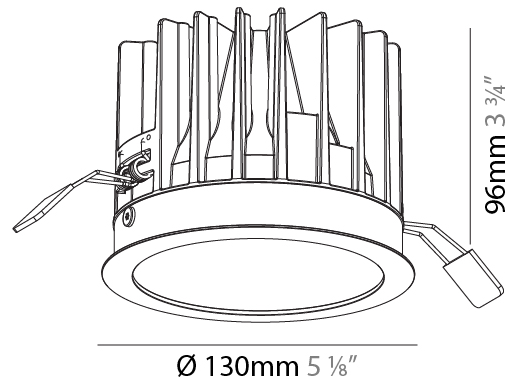

GENERAL

Series: Oiko
Subseries: Oiko Standard
Brand: Prolicht
Division: Architectural
Mounting Type: Recessed
Mounting Location: Ceiling
Subcategory: Downlight

PHYSICAL

Shape: Round
Diameter (mm): 130
Diameter (in): 5 1/8
Height (mm): 96
Height (in): 3 3/4
Ceiling Thickness (mm): 10 / 12.5 / 15
Ceiling Thickness (in): 3/8 or 1/2 or 9/16
Min. Recessing Depth (mm): 110
Min. Recessing Depth (in): 4 5/16
Light Distribution: Downlight
Weight (kg): 0.83
Weight (lbs): 1.83
Fixture Finish: SSR / BKV / CWI / CRY / HAB / LAG / UFT / ITA / RUA / RUR / MIC / FTG / MYG / TWT / LOD / PUS / FRO / FUP / KIA / POP / BLS / SPG / MEY / GOH / GUM / CHC / COM / ABZ / JAG / OBR / MOS / ROR
Fixture Material: Aluminum Die Cast
Cut-out Measurements: D. - 125mm / 4 15/16"

ELECTRICAL

Lamp Type: LED (Zhaga Standard)
Input Wattage (W): 28.6
Total Output Wattage (W): 26
Dimming: Tri-Mode (Non-Dimming and Phase Dimming (120Vac only) and 0-10V Dimming)
Driver Included: No
Driver Location: Recessed Housing
Driver Type: Constant Current - Universa
Housing: See components
Input Voltage (V): 120 - 277
Constant Current (MA): 700

LED

Number of LEDs: 1
Color Temperature (°K): 2700 / 3000 / 3500 / 4000
Max. Delivered Lumen (lm): Max 2830
Nominal Lumen (lm): 3210 / 3290 / 3459 / 3530
CRI: >90 CRI
Efficiency (%): 87 / 81 / 80
Lamp Life (hrs): 50000

OPTICAL

Reflector: 12 / 24 / 40

RATINGS AND CERTIFICATIONS

Certified By: Certified for North American Standards
IP rating: IP20