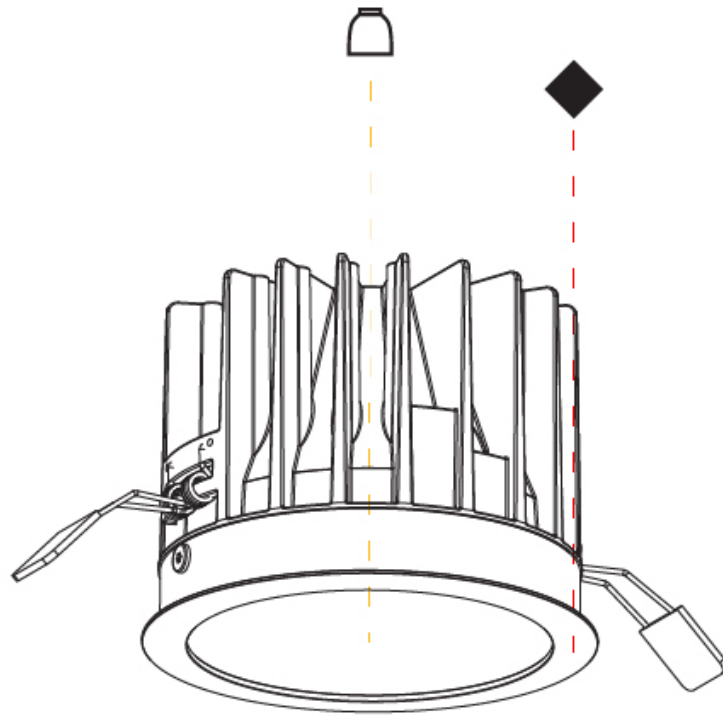

OIKO STANDARD RECESSED

A37868-

PROJECT _____

TYPE _____

SPECIFIER _____

QUANTITY _____

DATE _____

A